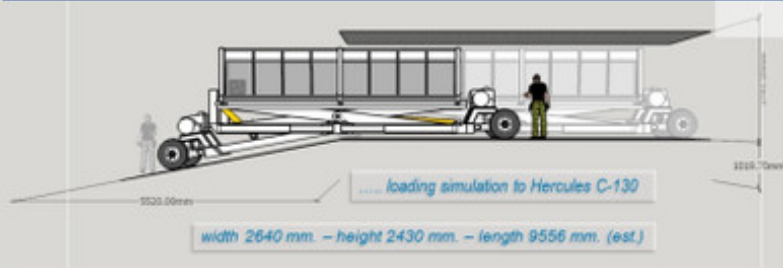

GA-MOBILE ATC TOWER TECHNICAL SPECIFICATION

ITEM	DESCRIPTION
Folded Dimension (W x H x L)	Approx. 2.640 x 2.430 x 9.556 mm
Cabin and console desk	Aluminium
Windows	Plexiglass
Air Conditioner	2 Set
Mini GA-ATCS	2 Set (Redundant)
VHF Ground to Air Radio	2 Set (Redundant)
Genset	10 KWH Silent Type
Fuel Tank	12 Hours operation
GA-Transporter	2 Set (To send data from the Radar Head Location)
GA-Eternity	2 Set (Redundant)
Ga-Chronus	2 Set (Redundant)
ADS-B Receiver	2 Set (Redundant)
Ground to Cabin Floor Height	7 Meters
To Raised & Lowered : Hydraulic	1 to raised & lowered the scissor
Standing Jack	4 Manual Operated