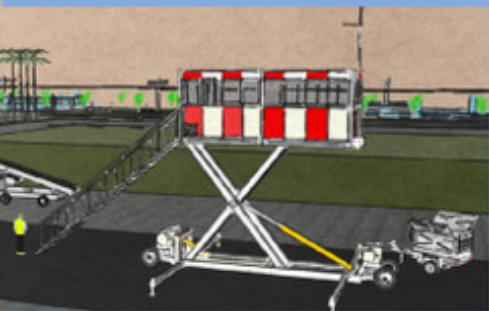

GANESHA AVIONICS **MOBILE ATC TOWER**

Perfect Solution for Small Airports

ABOUT GA-Mobile ATC Tower

The Mobile ATC Tower is used in an emergency when the main ATC Tower is damaged, or unable to function.

For example, in an Earthquake disaster, ATC Tower is often damaged and cracked, so it is dangerous to keep using it.

In addition, the Mobile ATC Tower also functions as a control tower on an emergency runway in emergency response operations in the event of a disaster.

In the Mobile ATC Tower, there is a Ground to Air Radio Set to communicate with pilots on the plane.

Inside the GA-Mobile ATC Tower, there will be a GA-Mini ATC System which functions to assist the ATC Controller.

A generator is also provided to provide electricity for the GA-Mobile ATC Tower.

The Mobile ATC Tower dimensions can fit into the cargo space of Hercules aircraft. The rear wheels of the GA-Mobile ATC Tower are designed to be flexible so it can climb the rear door ramp of the Hercules aircraft.